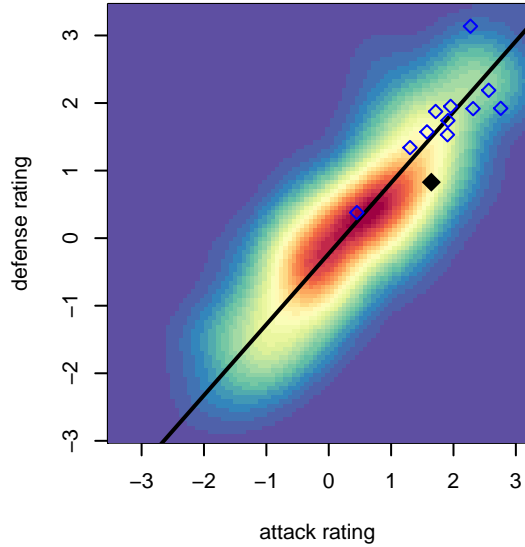

**attack and defense rating
relative to others at age
and all opponents in last 13 months**