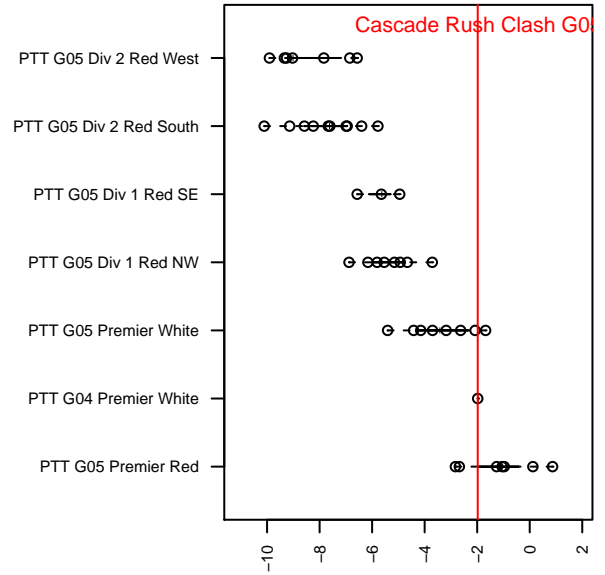

**attack and defense rating
relative to others at age
and all opponents in last 13 months**