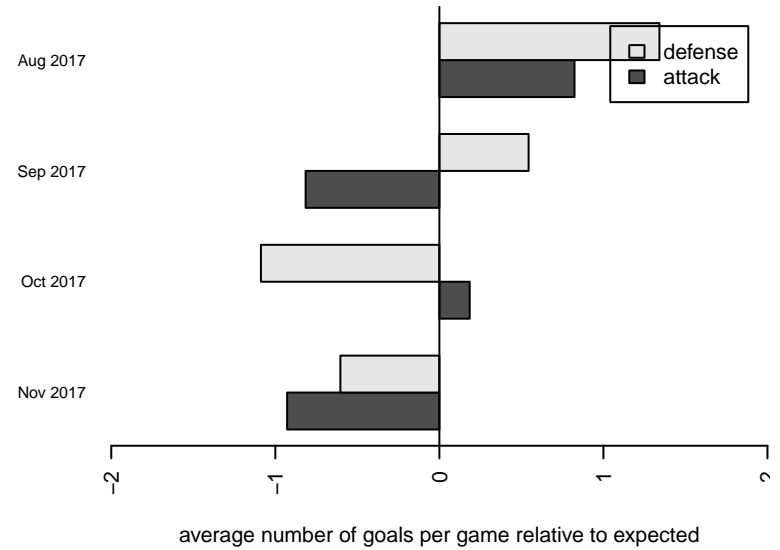

Performance relative to 13 month average