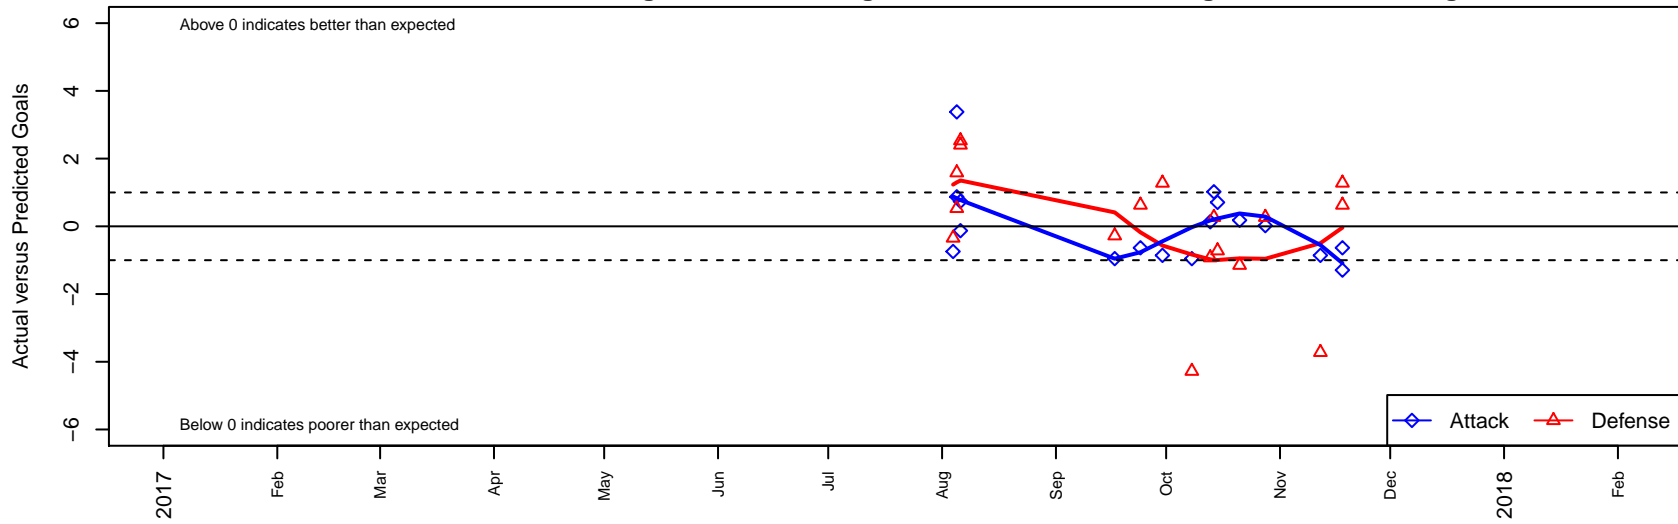

# Cascade Rush Clash G05

Cascade Rush FC  
 , OR  
 G05 total strength=1157  
 attack=5.18 defense=2.29  
 fall league = PTT G04 Premier White

alt names used:

Venues played:  
 2017 WA Rush Cup GU14 Silver  
 2017 PTT G04 Premier White

**Cascade Rush Clash G05**  
 Dots are actual minus expected GF (blue circles) and GA (red triangles).  
 Blue line is smoothed change in attack strength. Red is smoothed change in defense strength.

**attack and defense variance (black dot)  
relative to other teams  
and top 10 in region**