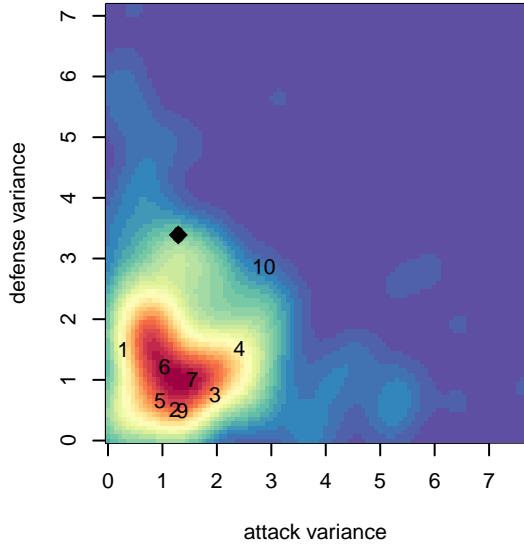

# Cascade Rush Clash G05

Cascade Rush FC  
 , OR  
 G05 total strength=1157  
 attack=5.18 defense=2.29  
 fall league = PTT G04 Premier White

alt names used:

Venues played:  
 2017 WA Rush Cup GU14 Silver  
 2017 PTT G04 Premier White

**Cascade Rush Clash G05**  
 Dots are actual minus expected GF (blue circles) and GA (red triangles).  
 Blue line is smoothed change in attack strength. Red is smoothed change in defense strength.

**attack and defense variance (black dot)  
relative to other teams  
and top 10 in region**