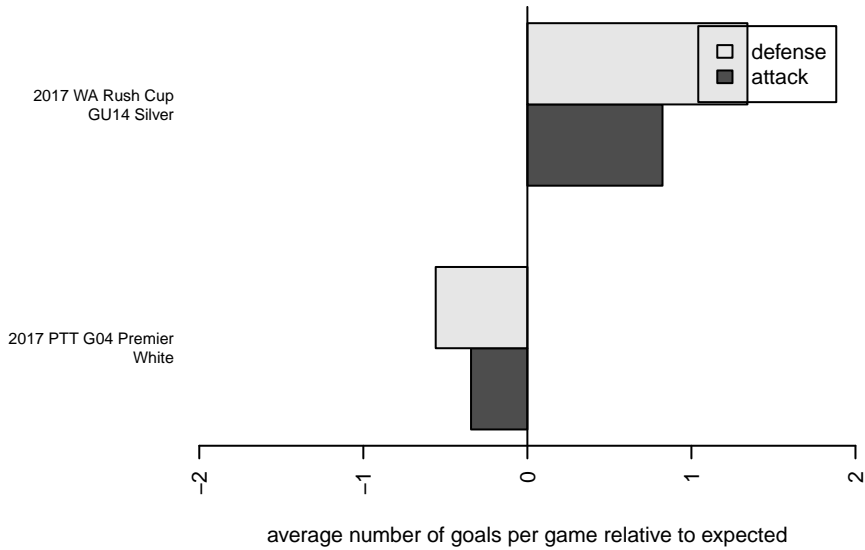

Performance relative to 13 month average